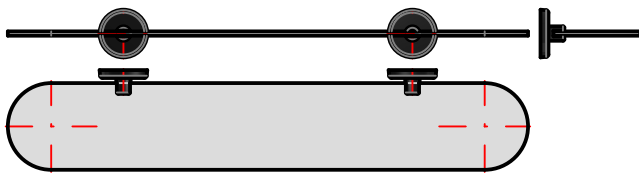

3D VIEW

Moves you toward or away from objects in the scene when you drag vertically. You can also zoom with the hand tool by holding down Shift as you drag.

Moves the model vertically and horizontally only. You can also pan with the hand tool: Ctrl-drag.

Turns 3D objects around relative to the screen. How the objects move depends on the starting view, where you start dragging and the direction in which you drag.

2D DERIVATION

TECHNICAL DRAWINGS

AVAILABLE FINISHES

Code	A23070CR01
Material	Chrome-plated
Material	Transparent glass
Very short description 1	INDA Shelf Cm60X14 H7
Very short description 2	Colorella 2300 A23070 60X14 CR
Article description	INDA ACCESSORIES Colorella 2300 Shelf Cm60X14 H7 CR
International code	EAN-13:8010359002312
Height [cm]	7
Width [cm]	60
Depth [cm]	14
Weight [kg]	1.295
Series	Colorella 2300
LINE	Shelf
Model	A23070
Intrastat code	74182000
Panel finishes	Transparent
URL link web site of the article	https://www.inda.net/
Design	Studio Inda