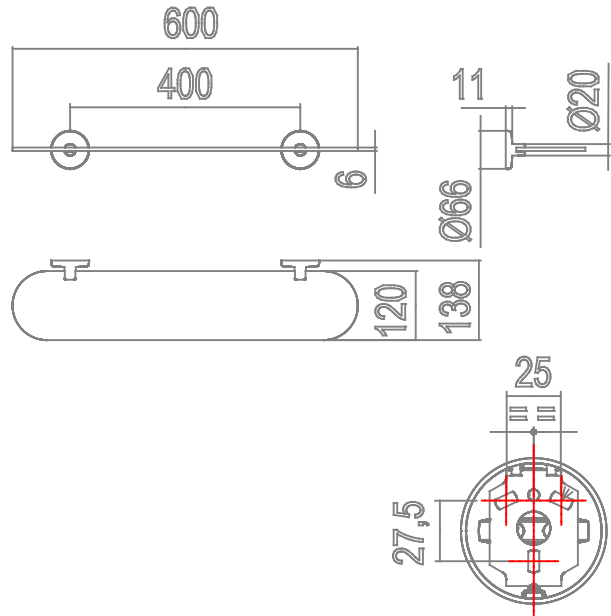

3D VIEW

Moves you toward or away from objects in the scene when you drag vertically. You can also zoom with the hand tool by holding down Shift as you drag.

Moves the model vertically and horizontally only. You can also pan with the hand tool: Ctrl-drag.

Turns 3D objects around relative to the screen. How the objects move depends on the starting view, where you start dragging and the direction in which you drag.

2D DERIVATION

TECHNICAL DRAWINGS

AVAILABLE FINISHES

Code	A23070CR01
Material	Chrome-plated
Material	Transparent glass
Very short description 1	INDA Shelf Cm60X14 H7
Very short description 2	Colorella 2300 A23070 60X14 CR
Article description	INDA ACCESSORIES Colorella 2300 Shelf Cm60X14 H7 CR
International code	EAN-13:8010359002312
Height [cm]	7
Width [cm]	60
Depth [cm]	14
Weight [kg]	1.295
Series	Colorella 2300
LINE	Shelf
Model	A23070
Intrastat code	74182000
Panel finishes	Transparent
URL link web site of the article	https://www.inda.net/
Design	Studio Inda